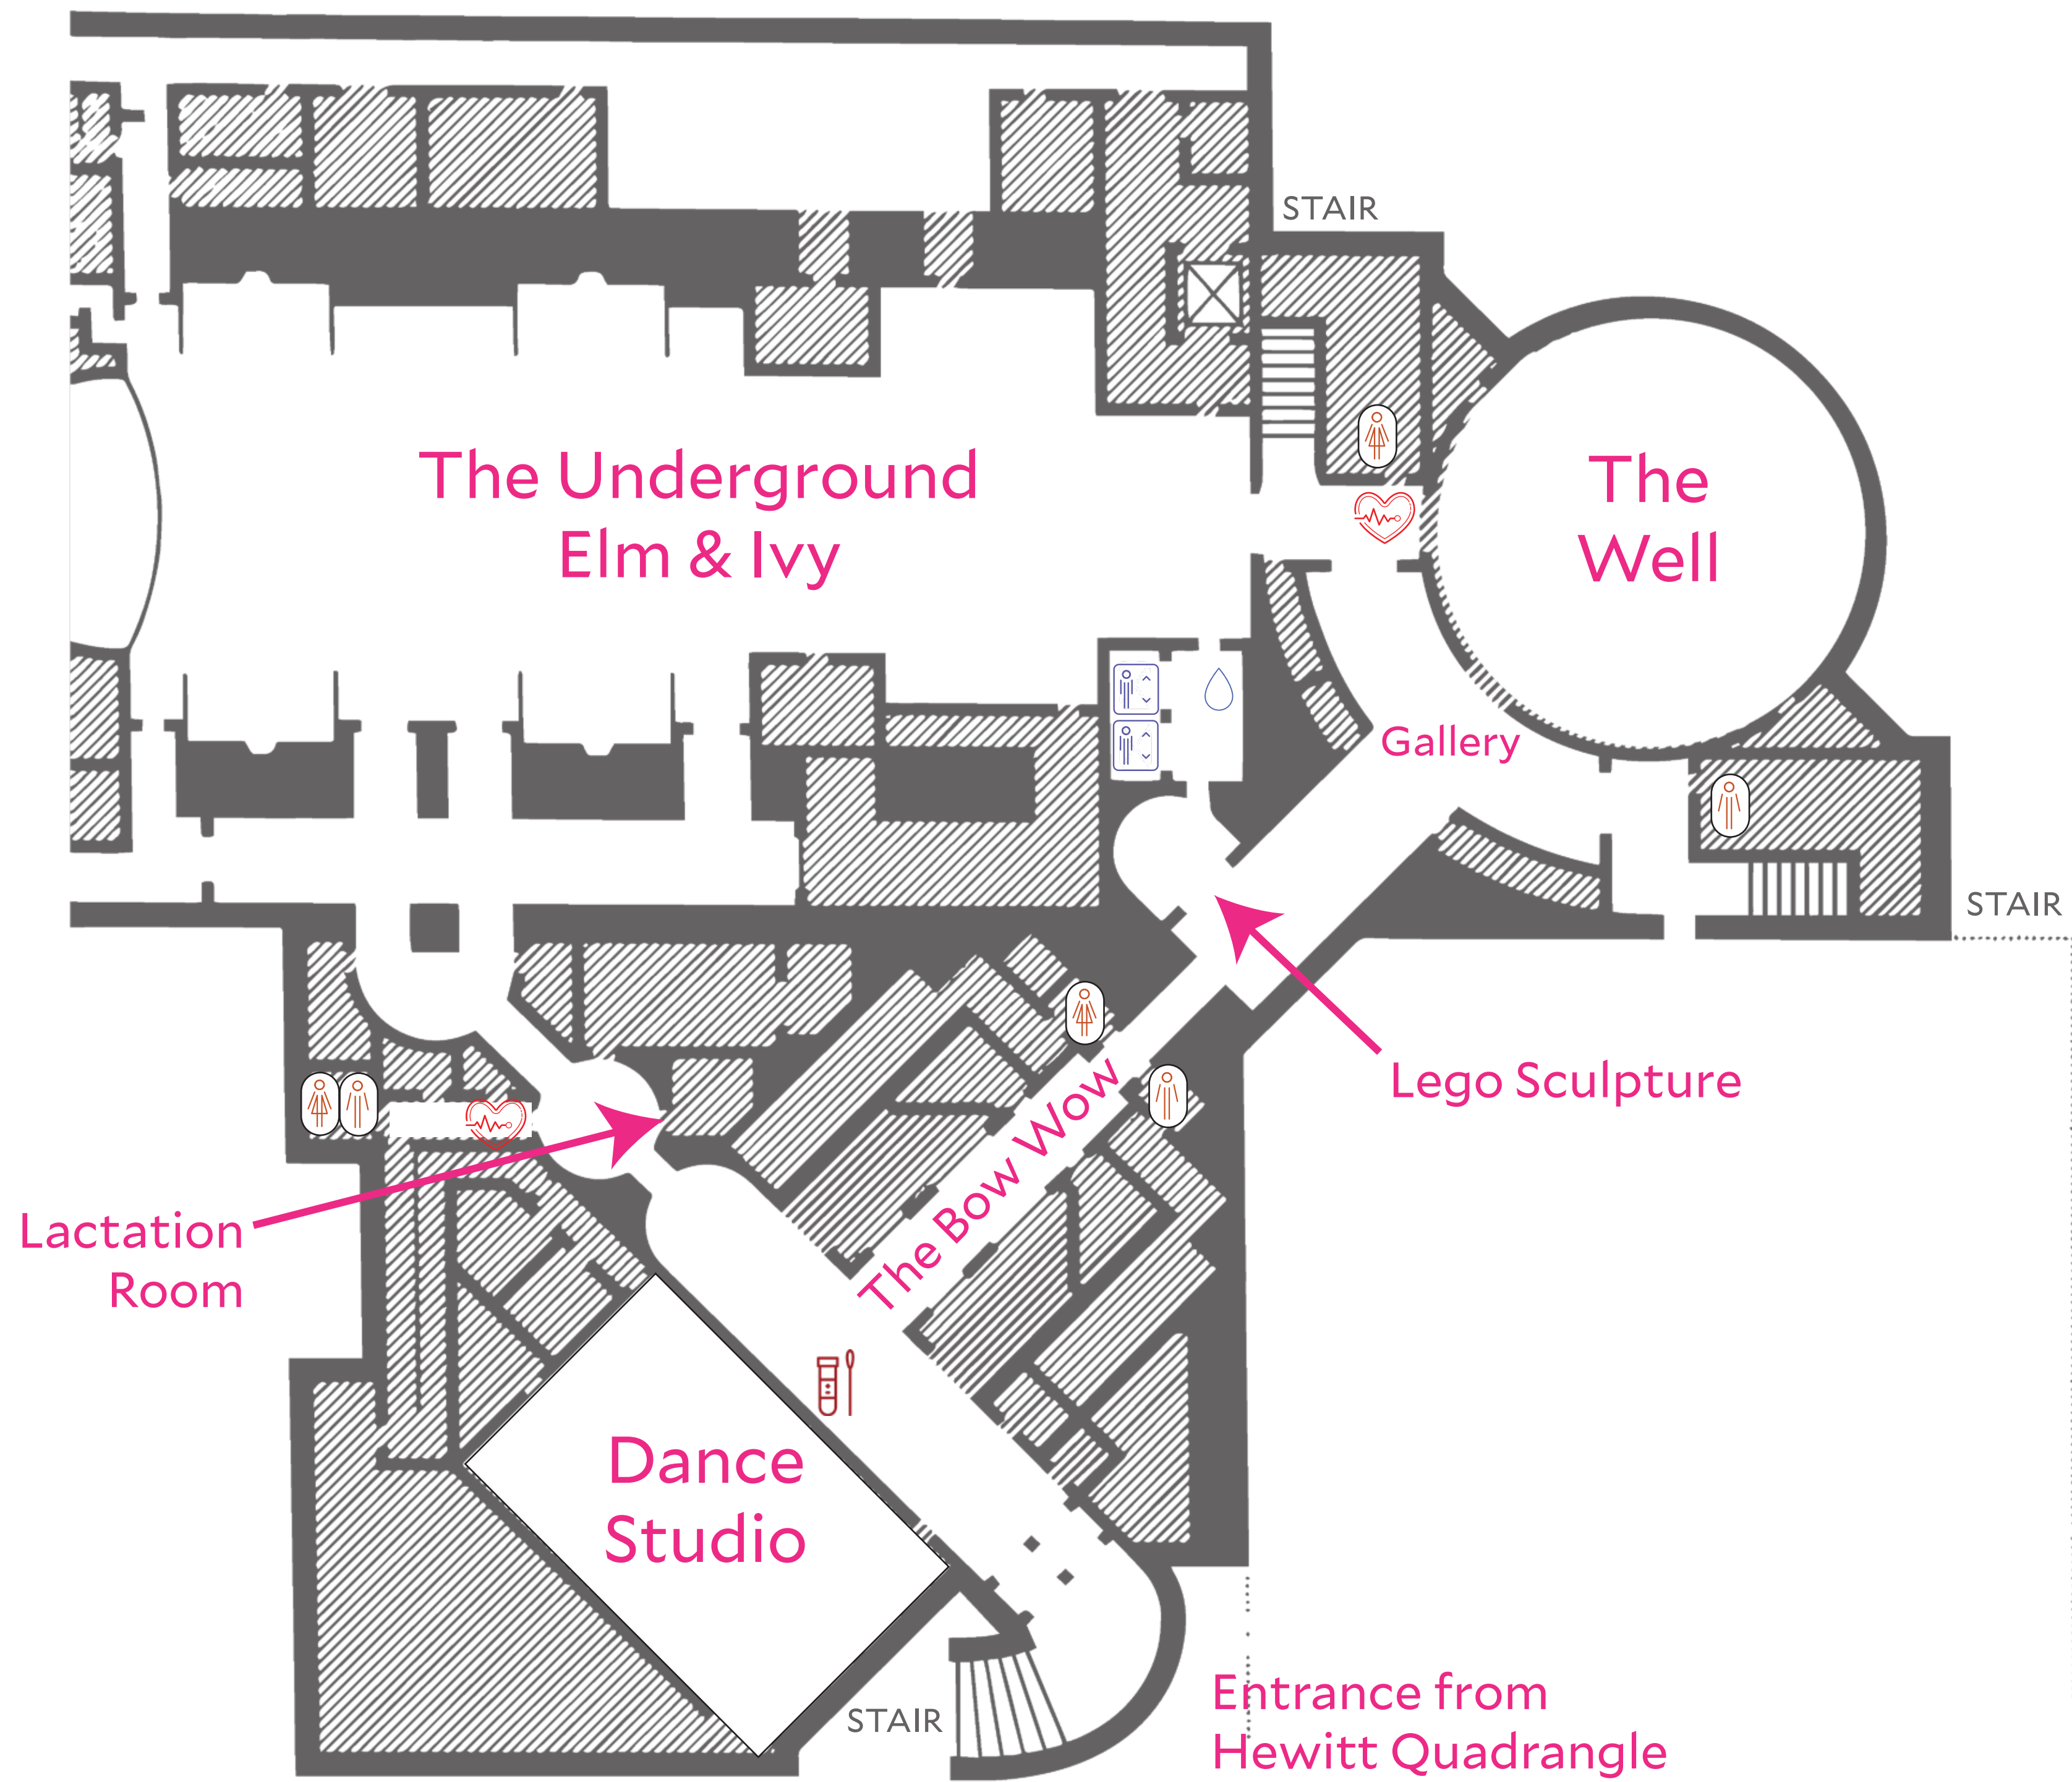

## Lower Level

Restrooms	Hydration Station	COVID Test Kiosk
Elevators	AED	

<p><b>LOWER LEVEL</b></p> <ul style="list-style-type: none"> <li>The Bow Wow</li> <li>Dance Studio</li> <li>Elm &amp; Ivy</li> <li>Gallery</li> <li>Lactation Room</li> <li>Lego Sculpture</li> <li>The Underground</li> <li>The Well</li> </ul>	<p><b>FLOOR 1</b></p> <ul style="list-style-type: none"> <li>Commons</li> <li>Memorial Hall</li> <li>Rotunda</li> </ul>	<p><b>FLOOR 2</b></p> <ul style="list-style-type: none"> <li>Annex</li> <li>East Balcony</li> <li>Gallery</li> <li>The Good Life Center</li> <li>Meeting Rooms</li> <li>Presidents' Room</li> <li>West Balcony</li> </ul>	<p><b>FLOOR 3</b></p> <ul style="list-style-type: none"> <li>The Dome</li> </ul>	<p><b>VIRTUAL TOUR</b></p>  <p><a href="https://schwarzman.yale.edu/virtual-tour">schwarzman.yale.edu/virtual-tour</a></p>
--	---	---	--	---

## Floor 2

 Elevators

 First Aid  AED

 Restrooms and hydration station located in the Annex

<b>LOWER LEVEL</b> The Bow Wow Dance Studio Elm & Ivy Gallery Lactation Room Lego Sculpture The Underground The Well	<b>FLOOR 1</b> Commons Memorial Hall Rotunda	<b>FLOOR 2</b> Annex East Balcony Gallery The Good Life Center Meeting Rooms Presidents' Room West Balcony	<b>FLOOR 3</b> The Dome	<b>VIRTUAL TOUR</b>  <a href="https://schwarzman.yale.edu/virtual-tour">schwarzman.yale.edu/virtual-tour</a>
--	---	---	----------------------------	---